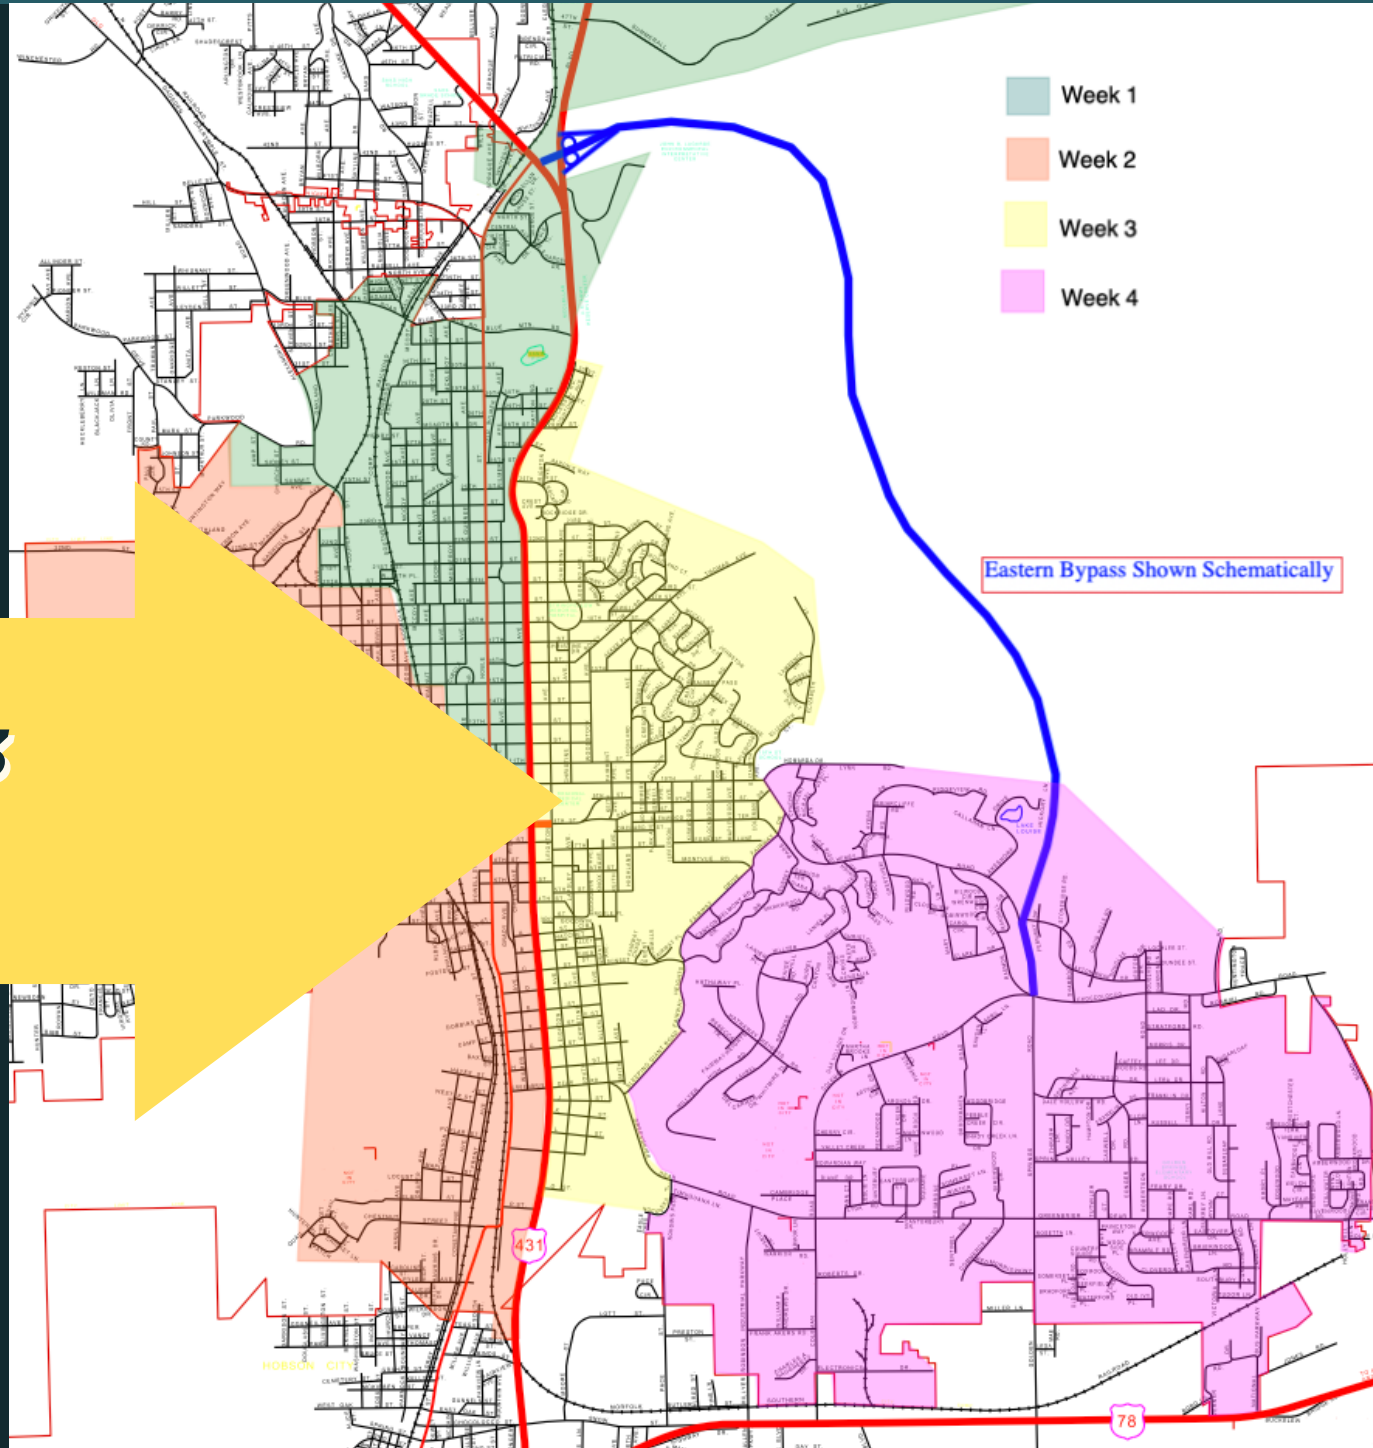

STREET DEPARTMENT WEEKLY PERFORMANCE REPORT

September 12-16, 2022

BRUSH & LEAF MAP:
Summary of Work Completed

BRUSH CREW (Week 3 brush route)

- Week 3 includes East 30th south to city limits from Quintard east to Sleeping Giant/Fairway/Elizabeth Street
- 29 loads to incinerator
- Special pickups:

LEAFER

- Worked with brush crew

**WEEK 3
AREA**

2022 BRUSH & LEAF SCHEDULE:

PROJECT PHASE

WEEK 1

WEEK 2

WEEK 3