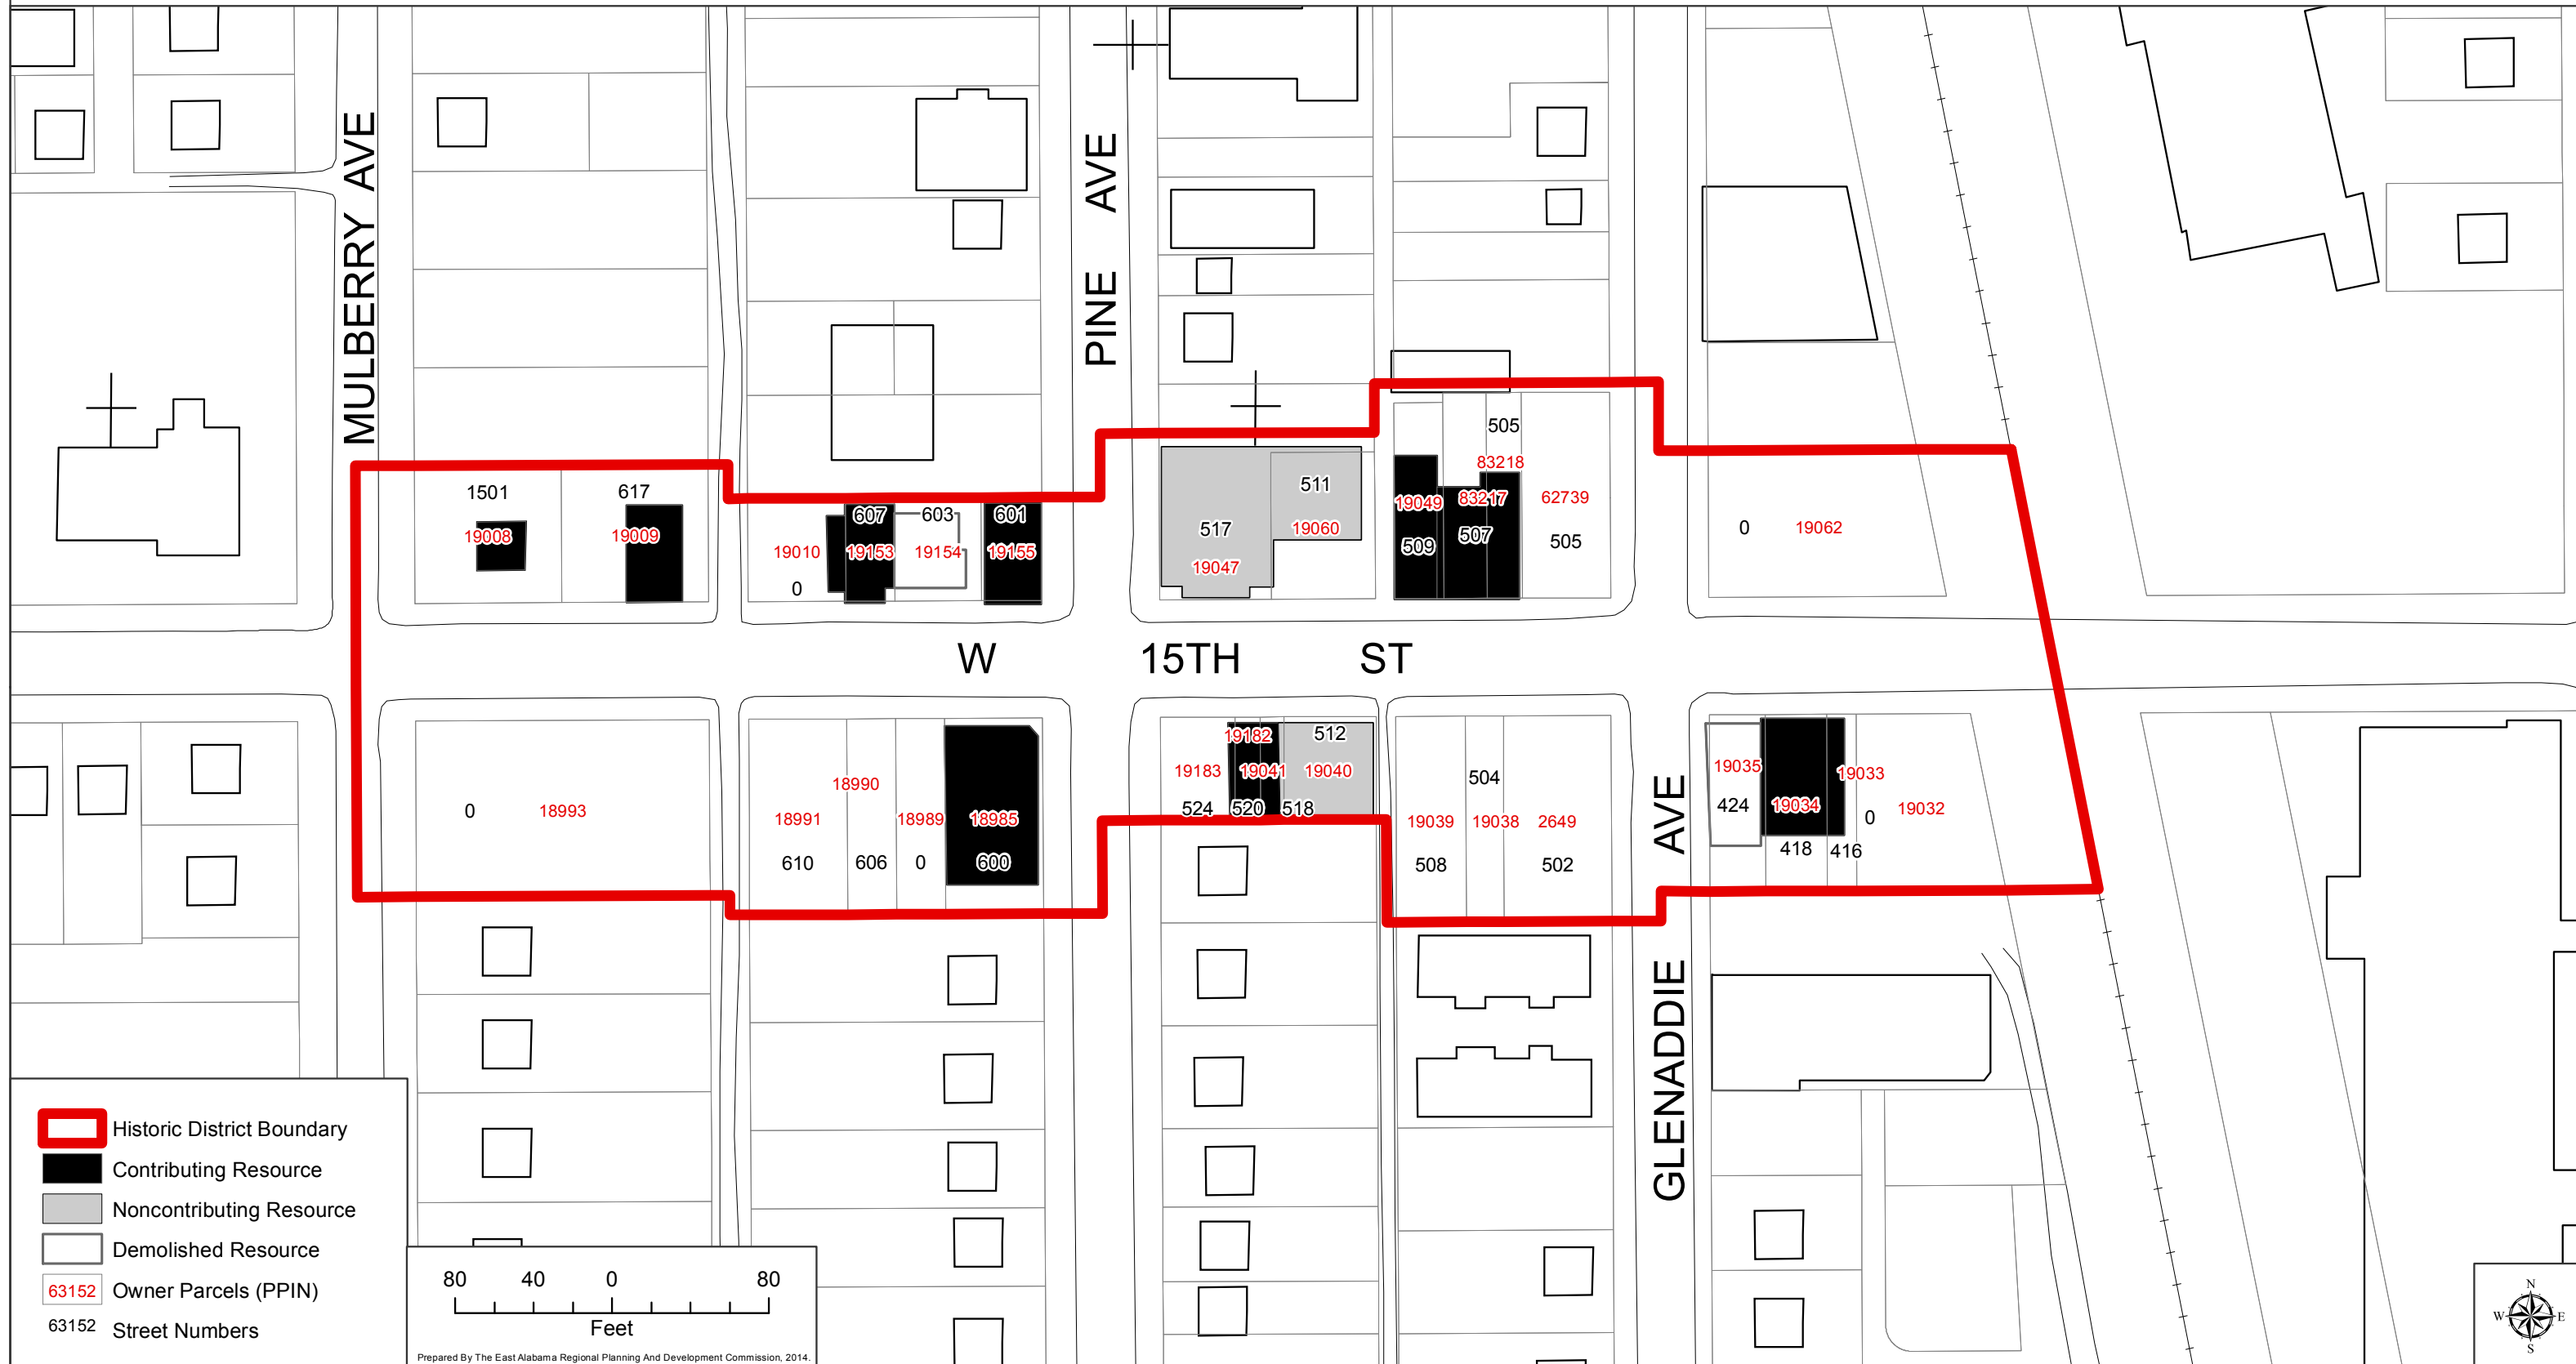

# West 15th Street Historic District

## Anniston, Alabama

-  Historic District Boundary
-  Contributing Resource
-  Noncontributing Resource
-  Demolished Resource
-  Owner Parcels (PPIN)
-  Street Numbers

Prepared By The East Alabama Regional Planning And Development Commission, 2014.